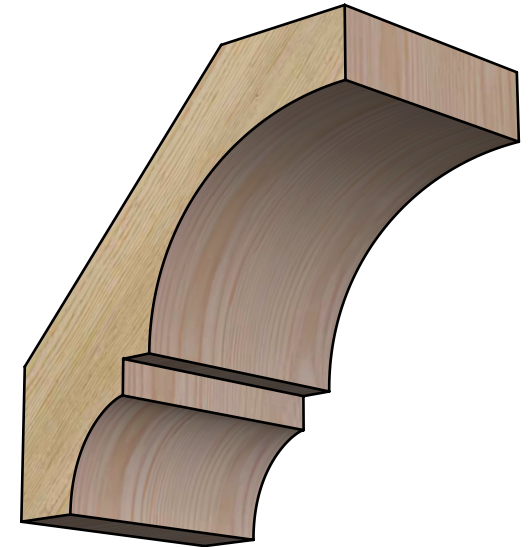

BRC06X10X10BOA00RDF

6"W X 10"D X 10"H BALBOA ROUGH SAWN BRACE, DOUGLAS FIR

SIDE

FRONT

EKENA MILLWORK
2300 WEST MAIN ST.
CLARKSVILLE, TX 75426
TOLL FREE: 866-607-0453
WWW.EKENAMILLWORK.COM

NOTES

1. INSTALLATION TO BE COMPLETED IN ACCORDANCE WITH MANUFACTURER'S SPECIFICATIONS.
2. DRAWING MAY NOT BE TO SCALE
3. THIS DRAWING IS INTENDED FOR DESIGN AND PLANNING PURPOSES ONLY.
4. ALL INFORMATION CONTAINED HEREIN WAS CURRENT AT THE TIME OF DEVELOPMENT BUT MUST BE REVIEWED AND APPROVED BY THE PRODUCT MANUFACTURER TO BE CONSIDERED ACCURATE.
5. PRODUCTS ARE NOT KILN DRIED. THIS ITEM IS UNIQUE AND WILL CONTAIN THE NATURAL VARIATIONS THAT THE WOOD SPECIES OFFERS. THIS MAY RESULT IN VARIATIONS UP TO 1/4"