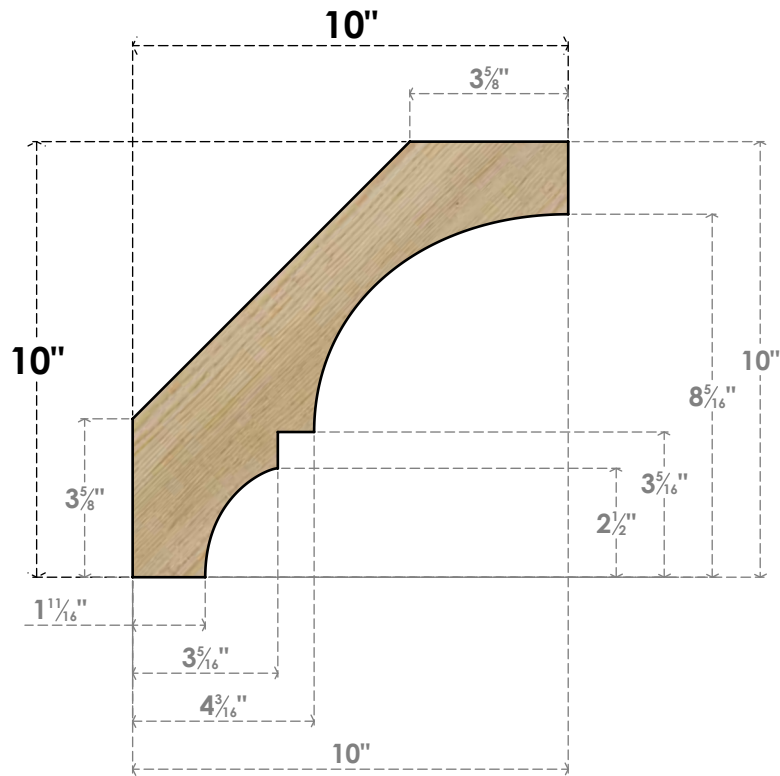

BRC06X10X10BOA00RDF

6"W X 10"D X 10"H BALBOA ROUGH SAWN BRACE, DOUGLAS FIR

SIDE

FRONT

EKENA MILLWORK
2300 WEST MAIN ST.
CLARKSVILLE, TX 75426
TOLL FREE: 866-607-0453
WWW.EKENAMILLWORK.COM

NOTES

1. INSTALLATION TO BE COMPLETED IN ACCORDANCE WITH MANUFACTURER'S SPECIFICATIONS.
2. DRAWING MAY NOT BE TO SCALE
3. THIS DRAWING IS INTENDED FOR DESIGN AND PLANNING PURPOSES ONLY.
4. ALL INFORMATION CONTAINED HEREIN WAS CURRENT AT THE TIME OF DEVELOPMENT BUT MUST BE REVIEWED AND APPROVED BY THE PRODUCT MANUFACTURER TO BE CONSIDERED ACCURATE.
5. PRODUCTS ARE NOT KILN DRIED. THIS ITEM IS UNIQUE AND WILL CONTAIN THE NATURAL VARIATIONS THAT THE WOOD SPECIES OFFERS. THIS MAY RESULT IN VARIATIONS UP TO 1/4"